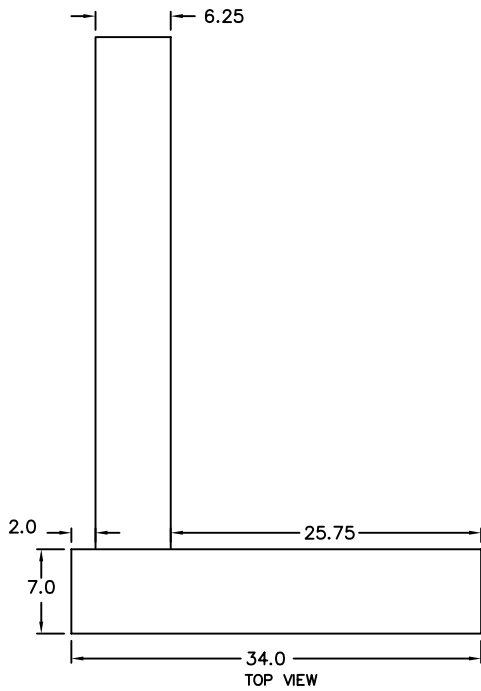

FRONT VIEW

SIDE VIEW

TOP VIEW

WARREN TECHNOLOGY INC.

Aprv: D.GREENOUGH

Dwg: JAN, 31, 2004

Date: RUP\EC\EC5 VIEW

MODEL NO. EC-5  
 235 KW, 480/3  
 43"W X 43"H DUCT  
 8 STEPS  
 WARREN #WEC5RP23505