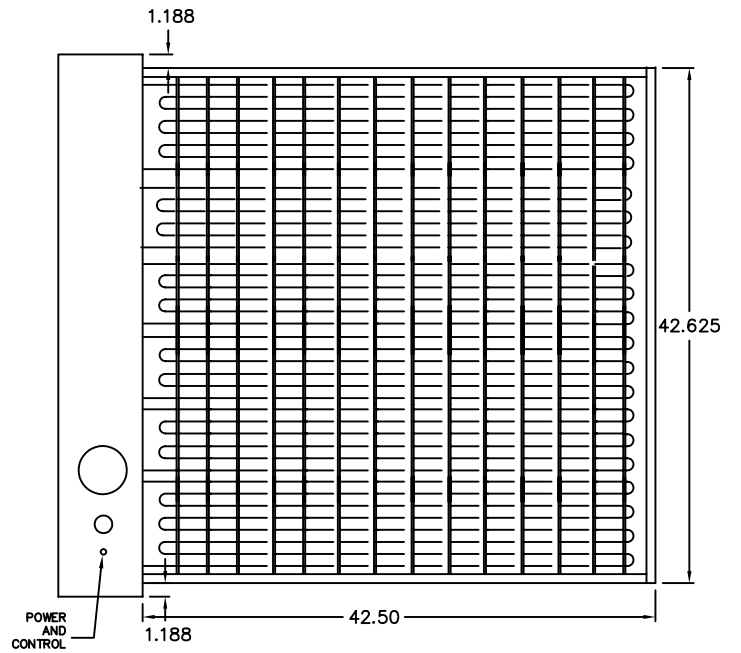

FRONT VIEW

SIDE VIEW

TOP VIEW

WARREN TECHNOLOGY INC.

Aprv: D.GREENOUGH

Dwg: JAN, 31, 2004

Date: RUP\EC\EC5 VIEW

MODEL NO. EC-5  
 235 KW, 480/3  
 43"W X 43"H DUCT  
 8 STEPS  
 WARREN #WEC5RP23505