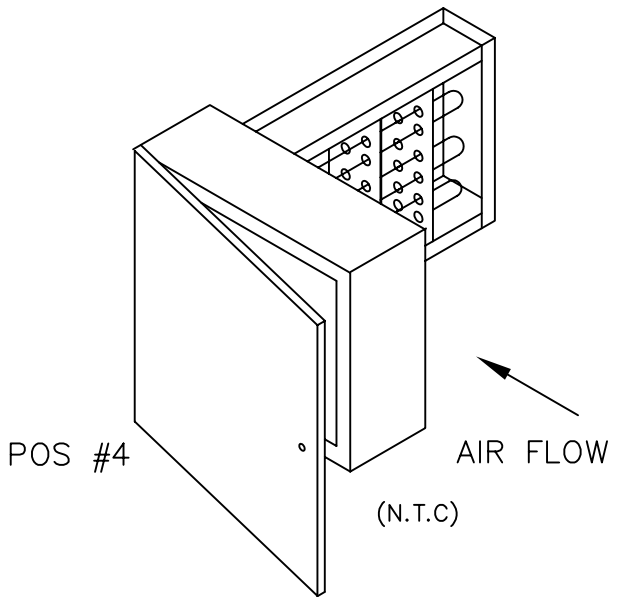

FRONT VIEW

SIDE VIEW

TOP VIEW

WARREN TECHNOLOGY INC.

Aprv: D.GREENOUGH

Dwg: JAN, 31, 2004

Date: RUP\EC\EC5 VIEW

MODEL NO. EC-5  
 235 KW, 480/3  
 43"W X 43"H DUCT  
 8 STEPS  
 WARREN #WEC5RP23505